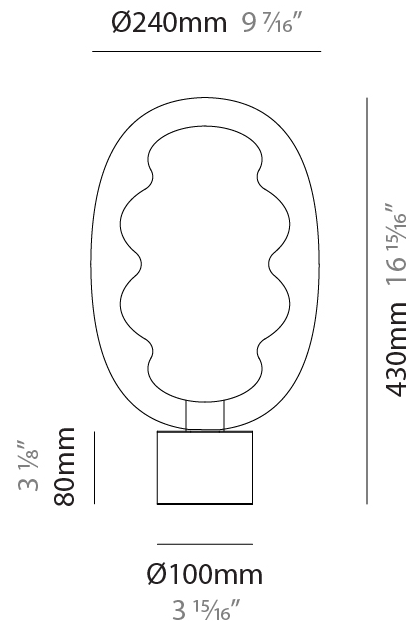

DALMA PORTABLE

D144039-

base number   Holder Options   Finish Options

1. To build a product code in our configurator select the specify button on the base model # product page
2. To build a manual product code on this datasheet choose from the options listed below in blue font and add the suffix to the base model #

GENERAL

Series: Dalma
Brand: Cangini & Tucci
Division: Design
Mounting Type: Portable
Mounting Location: Table
Subcategory: Table

PHYSICAL

Shape: Oval
Diameter (mm): 240
Diameter (in): 9 7/16
Height (mm): 430
Height (in): 16 15/16
Light Distribution: Omnidirectional
Fixture Finish: [AMB](#) / [GRN](#) / [PNK](#) / [RUB](#) / [SKB](#) / [SMK](#) / [TOB](#) / [TRA](#)
Holder Finish: [BCN](#) / [CHA](#) / [FGD](#)
Fixture Material: Glass / Metal

ELECTRICAL

Lamp Type: LED (Zhaga Standard)
Input Wattage (W): 12
Dimming: Non-Dimming / Phase Dimming (120vac Only)
Driver Included: Yes
Driver Location: Integrated
Driver Type: Constant Current- Universal
Driver Class: Class 2
Input Voltage (V): 120
Constant Current (MA): 350

LED

Color Temperature (°K): 2700 / 3000
Max. Delivered Lumen (lm): 1500
CRI: >95 CRI
Lamp Life (hrs): 50000

OPTICAL

RATINGS AND CERTIFICATIONS

Certified By: Certified for North American Standards
IP rating: IP20

PROJECT
TYPE
SPECIFIER
QUANTITY
DATE