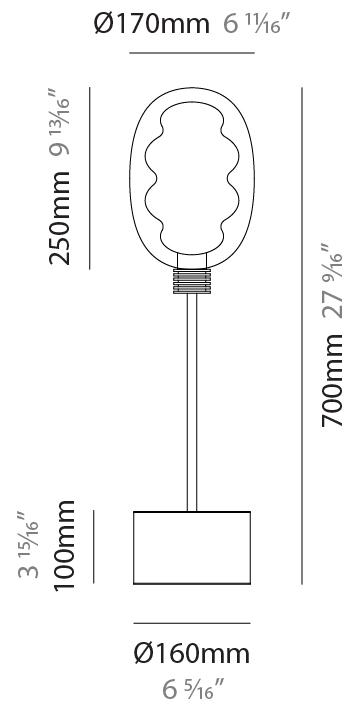

DALMA PORTABLE

D144040- _____

base number   Holder Options   Finish Options

1. To build a product code in our configurator select the specify button on the base model # product page
2. To build a manual product code on this datasheet choose from the options listed below in blue font and add the suffix to the base model #

GENERAL

Series: Dalma
Brand: Cangini & Tucci
Division: Design
Mounting Type: Portable
Mounting Location: Table
Subcategory: Table

PHYSICAL

Shape: Oval
Diameter (mm): 170
Diameter (in): 6 11/16
Height (mm): 700
Height (in): 27 9/16
Light Distribution: Omnidirectional
Fixture Finish: [AMB](#) / [GRN](#) / [PNK](#) / [RUB](#) / [SKB](#) / [SMK](#) / [TOB](#) / [TRA](#)
Holder Finish: [BCN](#) / [CHA](#) / [FGD](#)
Fixture Material: Glass / Metal

ELECTRICAL

Lamp Type: LED (Zhaga Standard)
Input Wattage (W): 9
Dimming: Non-Dimming / Phase Dimming (120vac Only)
Driver Included: Yes
Driver Location: Integrated
Driver Type: Constant Current- Universal
Driver Class: Class 2
Input Voltage (V): 120
Constant Current (MA): 350

LED

Color Temperature (°K): 2700 / 3000
Max. Delivered Lumen (lm): 1125
CRI: >95 CRI
Lamp Life (hrs): 50000

OPTICAL

RATINGS AND CERTIFICATIONS

Certified By: Certified for North American Standards
IP rating: IP20

PROJECT
TYPE
SPECIFIER
QUANTITY
DATE